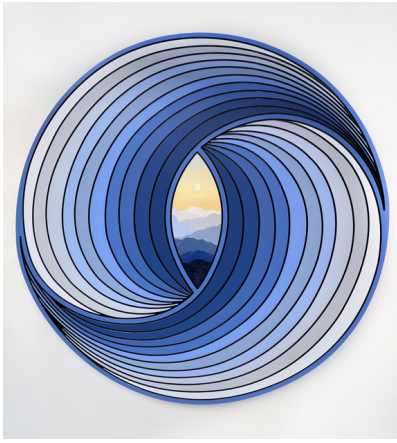

1. Title: « Rolling Meadows» Size : 208 x 93 cm  
Medium: Oil paint, acrylic paint, resin on MDF  
SOLD

2. Title: « Mother of pearl» Size : 154 x 160 cm  
Medium: Oil paint, resin on MDF  
SOLD

3. Title: « Breeze » Size: 218 x 83 cm  
Medium: acrylic paint, resin on MDF

4. Title: « Nice » Size: 106 x 152 cm  
Medium: oil paint, resin on MDF

5. Title: « Free Bird » Size: 111 x 127 cm  
Medium: acrylic paint, resin on MDF

6. Title: « Aperture » Size: 116 x 116 cm  
Medium: oil paint, acrylic paint, resin on MDF  
SOLD