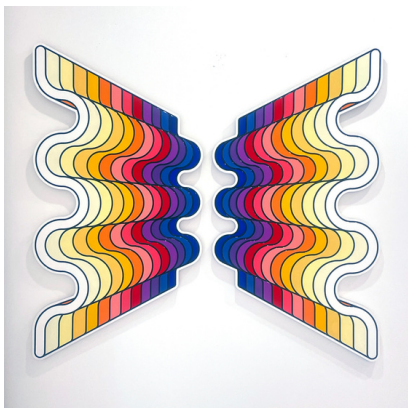

1. Title: « Rolling Meadows» Size : 208 x 93 cm  
Medium: Oil paint, acrylic paint, resin on MDF  
SOLD

2. Title: « Mother of pearl» Size : 154 x 160 cm  
Medium: Oil paint, resin on MDF  
SOLD

3. Title: « Breeze » Size: 218 x 83 cm  
Medium: acrylic paint, resin on MDF

4. Title: « Nice » Size: 106 x 152 cm  
Medium: oil paint, resin on MDF

5. Title: « Free Bird » Size: 111 x 127 cm  
Medium: acrylic paint, resin on MDF

6. Title: « Aperture » Size: 116 x 116 cm  
Medium: oil paint, acrylic paint, resin on MDF  
SOLD