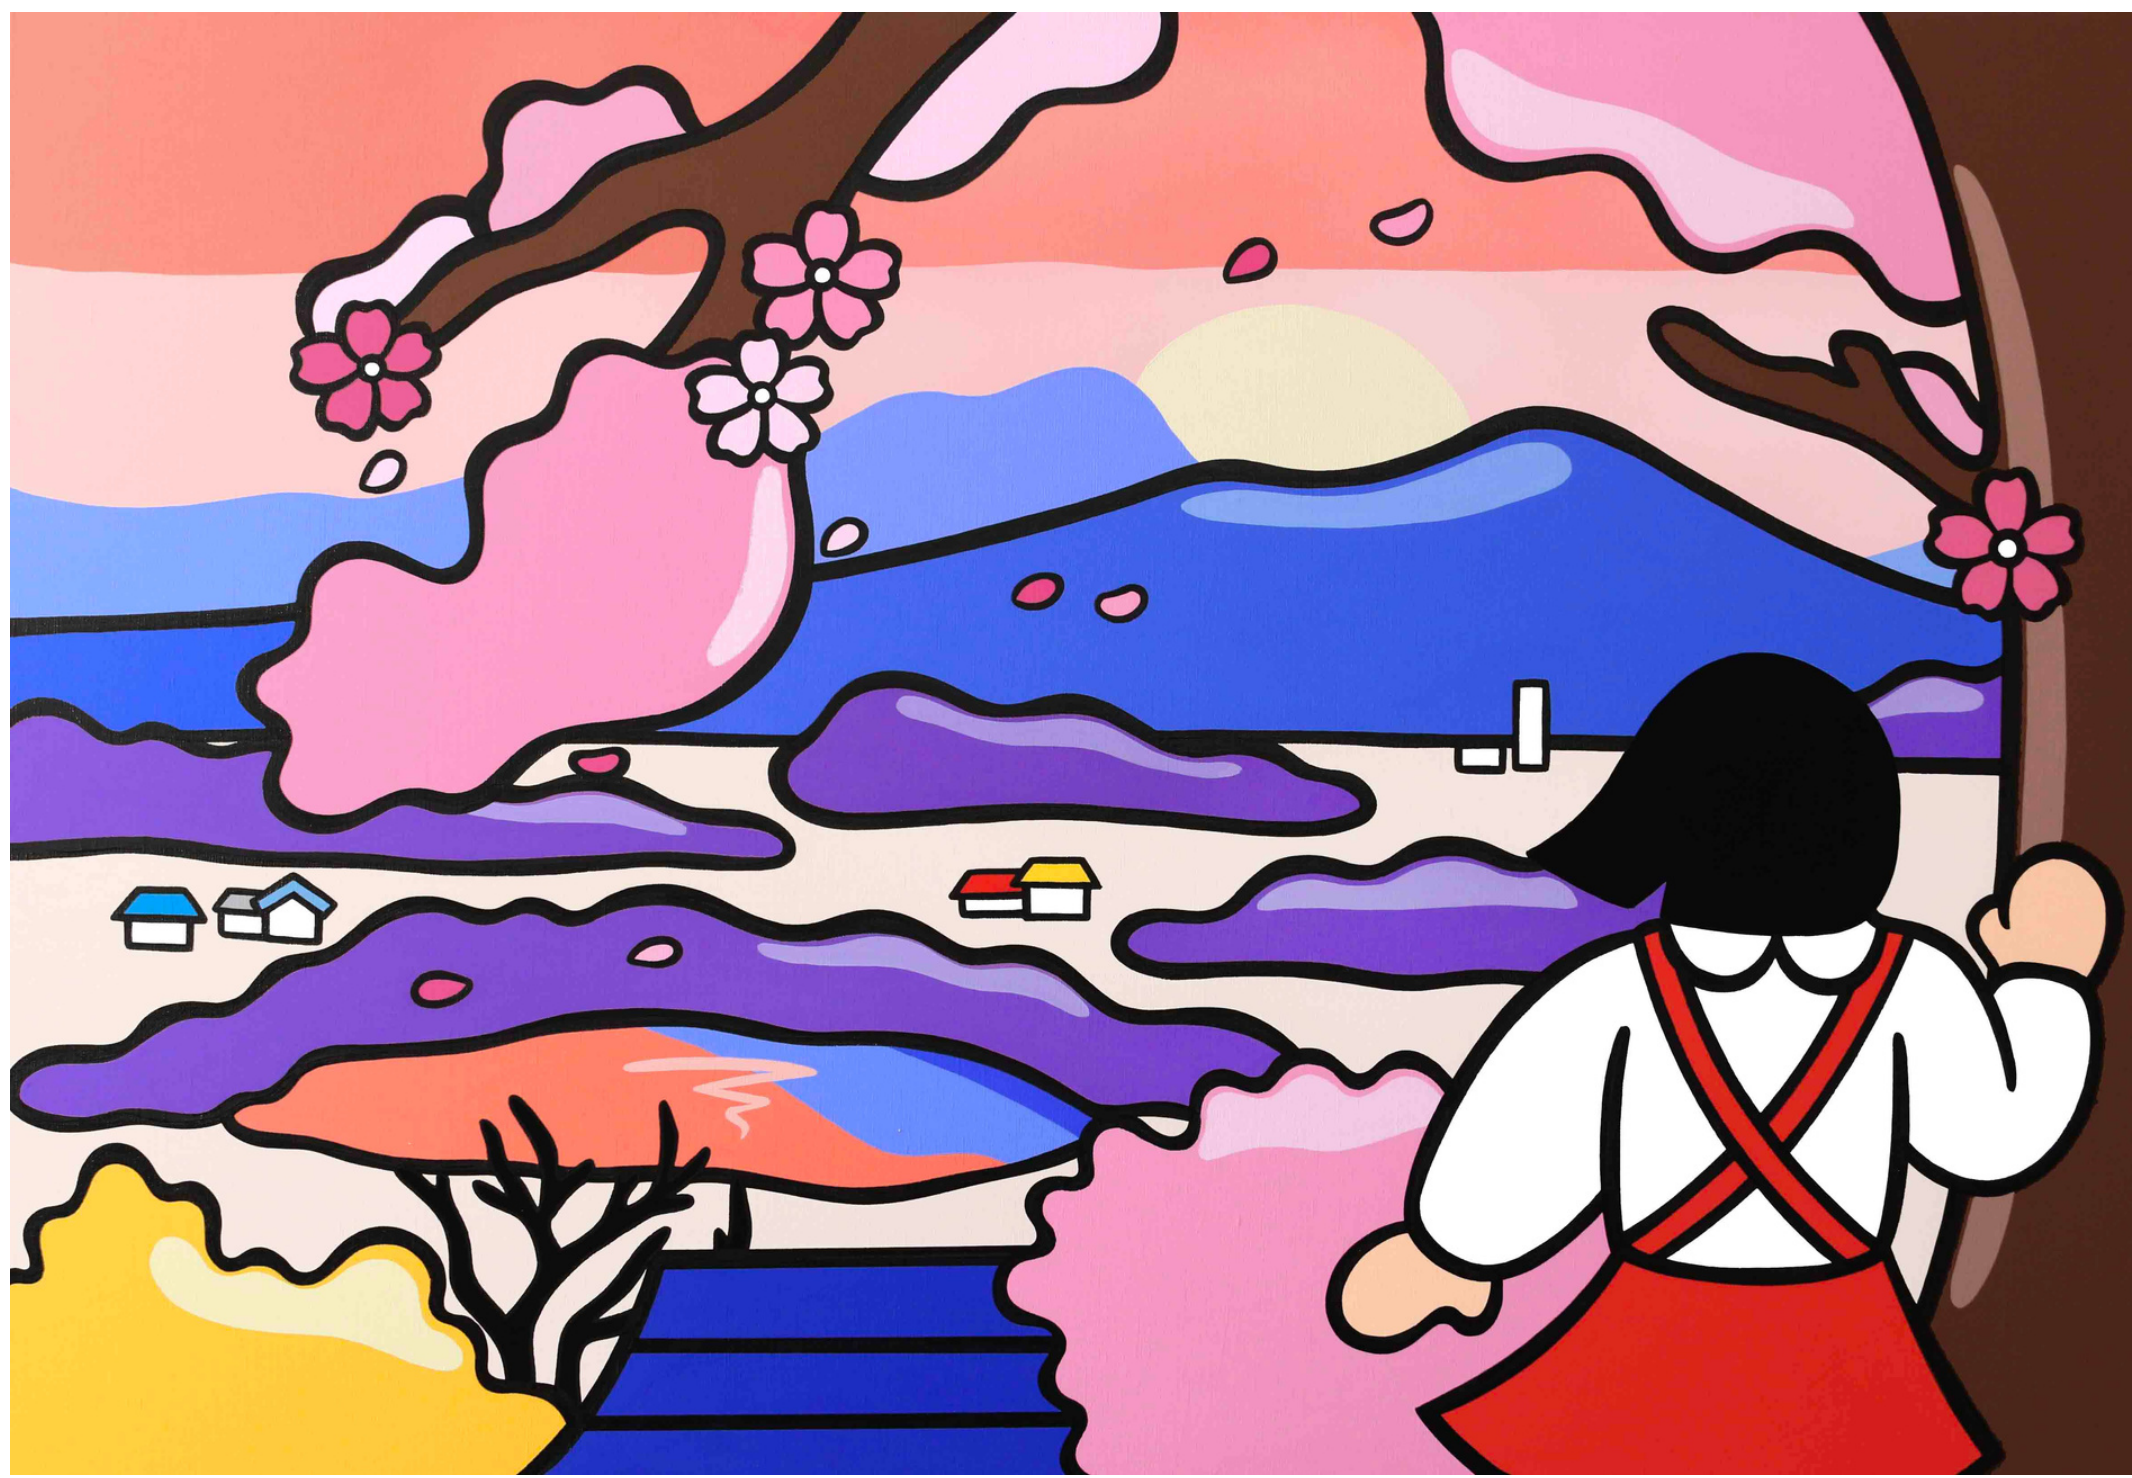

Title: " Amakashi Hill " Size: 116 x 80 cm Acrylic on canvas